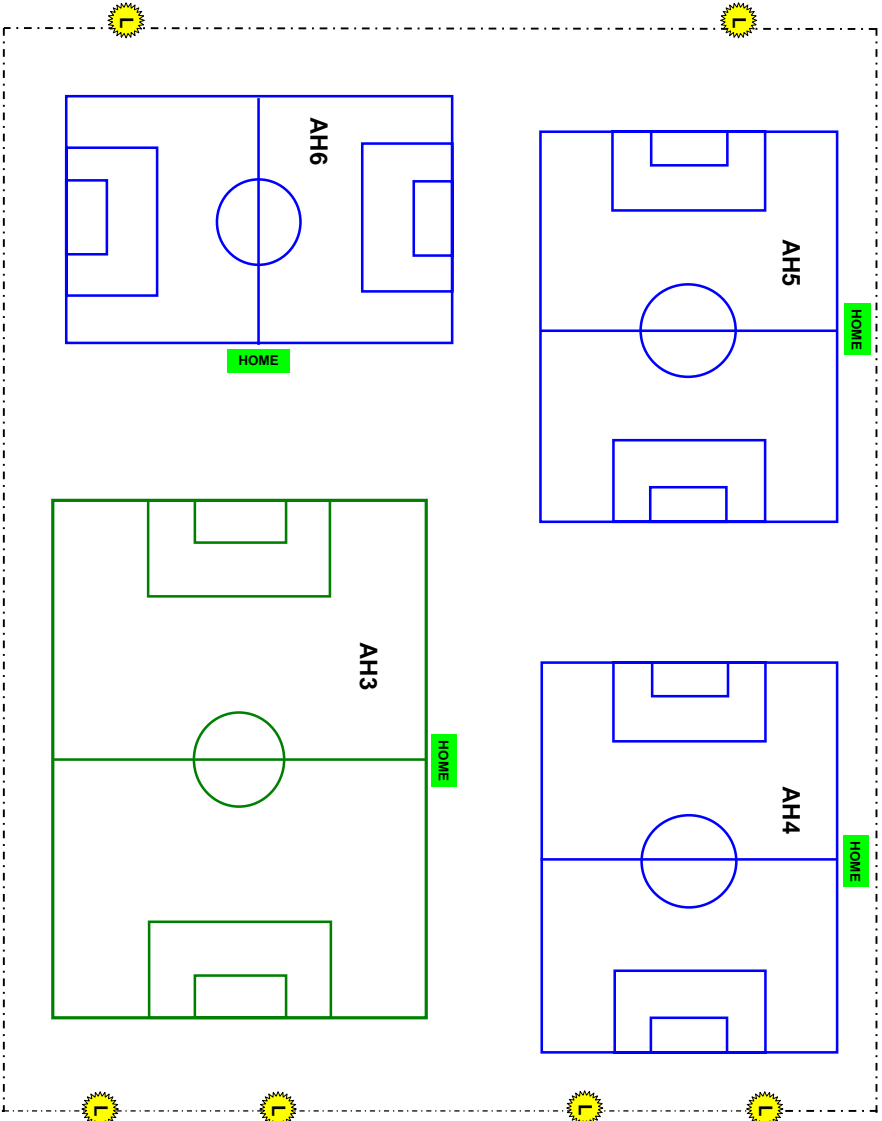

# ANTHEM HILLS PARK SPRING 2008 FIELD MAP

REUNION DRIVE

League Table

Basketball  
Courts

Playground

PARKING

PARKING

ENTRANCE

ENTRANCE